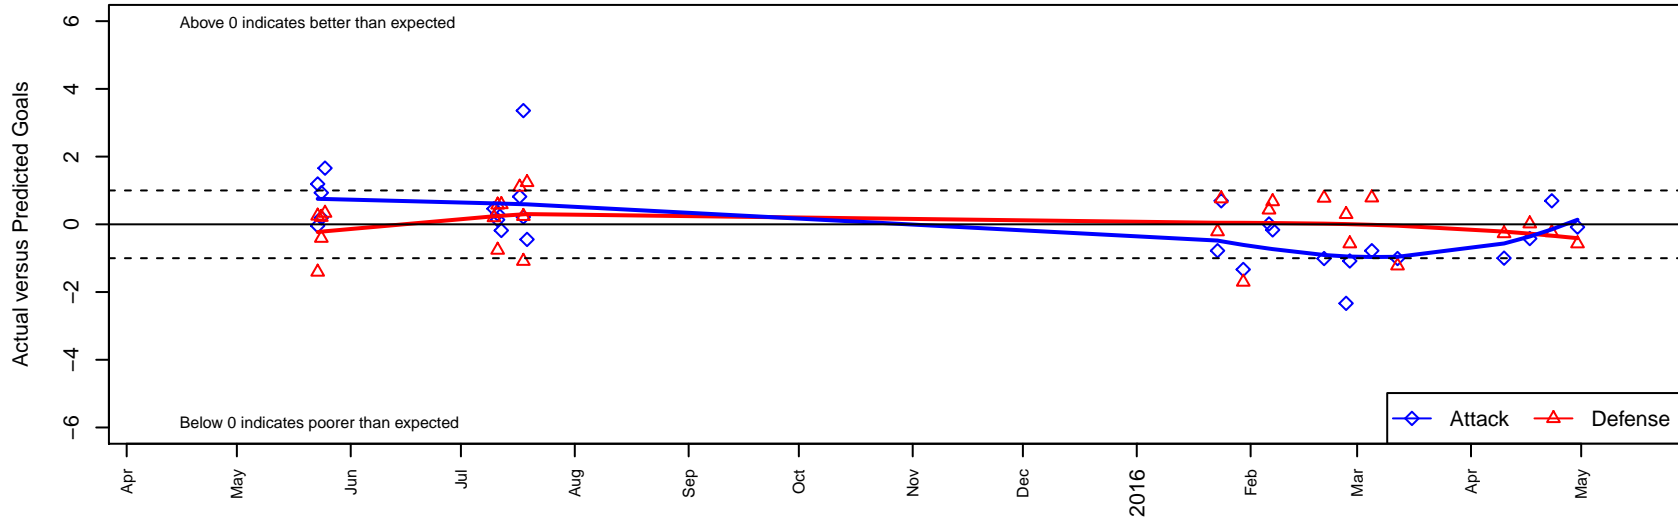

Westside Timbers Samba TS G00

Westside Timbers
 Beaverton, OR
 G00 total strength=1304
 attack=4.65 defense=7.08
 fall league = PTT G00 Div 1 Red

alt names used:
 Westside Timbers G00 Samba TS
 WT G00 Samba TS
 Westside Timbers G00 Samba TS
 Westside Timbers G00 Samba TS

Venues played:
 2015 Rogue Memorial GU14 Siskiyou
 2015 PCU Summer Classic U15-U16 Silver
 2015 Beaverton Cup GU15 Gold
 2015 PTT G00 Division 1 Red
 2015 OYS Presidents Cup G00

Westside Timbers Samba TS G00
 Dots are actual minus expected GF (blue circles) and GA (red triangles).
 Blue line is smoothed change in attack strength. Red is smoothed change in defense strength.

**attack and defense variance (black dot)
relative to other teams
and top 10 in region**

**attack and defense rating
relative to others at age
and all opponents in last 13 months**

Performance relative to 13 month average