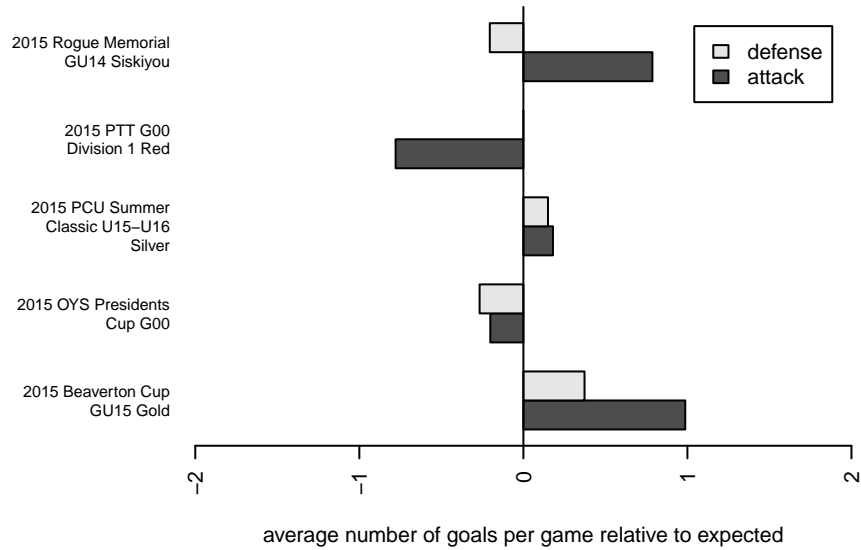

Westside Timbers Samba TS G00

Westside Timbers
 Beaverton, OR
 G00 total strength=1304
 attack=4.65 defense=7.08
 fall league = PTT G00 Div 1 Red

alt names used:
 Westside Timbers G00 Samba TS
 WT G00 Samba TS
 Westside Timbers G00 Samba TS
 Westside Timbers G00 Samba TS

Venues played:
 2015 Rogue Memorial GU14 Siskiyou
 2015 PCU Summer Classic U15-U16 Silver
 2015 Beaverton Cup GU15 Gold
 2015 PTT G00 Division 1 Red
 2015 OYS Presidents Cup G00

Westside Timbers Samba TS G00
 Dots are actual minus expected GF (blue circles) and GA (red triangles).
 Blue line is smoothed change in attack strength. Red is smoothed change in defense strength.

**attack and defense variance (black dot)
relative to other teams
and top 10 in region**

**attack and defense rating
relative to others at age
and all opponents in last 13 months**

Performance relative to 13 month average