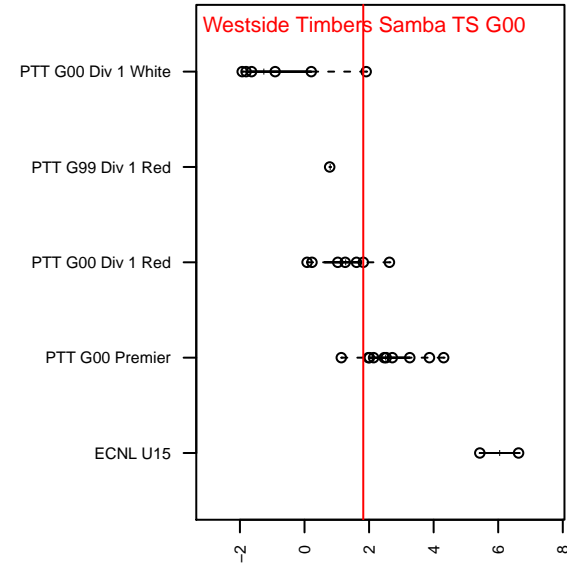

Westside Timbers Samba TS G00

Westside Timbers
 Beaverton, OR
 G00 total strength=1304
 attack=4.65 defense=7.08
 fall league = PTT G00 Div 1 Red

alt names used:
 Westside Timbers G00 Samba TS
 WT G00 Samba TS
 Westside Timbers G00 Samba TS
 Westside Timbers G00 Samba TS

Venues played:
 2015 Rogue Memorial GU14 Siskiyou
 2015 PCU Summer Classic U15-U16 Silver
 2015 Beaverton Cup GU15 Gold
 2015 PTT G00 Division 1 Red
 2015 OYS Presidents Cup G00

Westside Timbers Samba TS G00
 Dots are actual minus expected GF (blue circles) and GA (red triangles).
 Blue line is smoothed change in attack strength. Red is smoothed change in defense strength.

**attack and defense variance (black dot)
relative to other teams
and top 10 in region**

**attack and defense rating
relative to others at age
and all opponents in last 13 months**

Performance relative to 13 month average