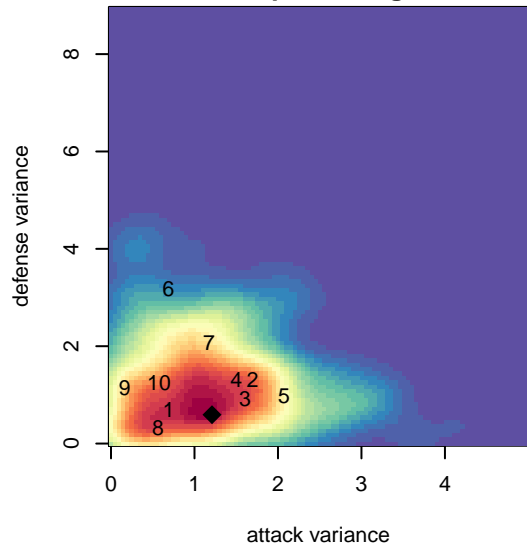

Westside Timbers Samba TS G00

Westside Timbers
 Beaverton, OR
 G00 total strength=1304
 attack=4.65 defense=7.08
 fall league = PTT G00 Div 1 Red

alt names used:
 Westside Timbers G00 Samba TS
 WT G00 Samba TS
 Westside Timbers G00 Samba TS
 Westside Timbers G00 Samba TS

Venues played:
 2015 Rogue Memorial GU14 Siskiyou
 2015 PCU Summer Classic U15-U16 Silver
 2015 Beaverton Cup GU15 Gold
 2015 PTT G00 Division 1 Red
 2015 OYS Presidents Cup G00

Westside Timbers Samba TS G00
 Dots are actual minus expected GF (blue circles) and GA (red triangles).
 Blue line is smoothed change in attack strength. Red is smoothed change in defense strength.

**attack and defense variance (black dot)
relative to other teams
and top 10 in region**

**attack and defense rating
relative to others at age
and all opponents in last 13 months**

Performance relative to 13 month average