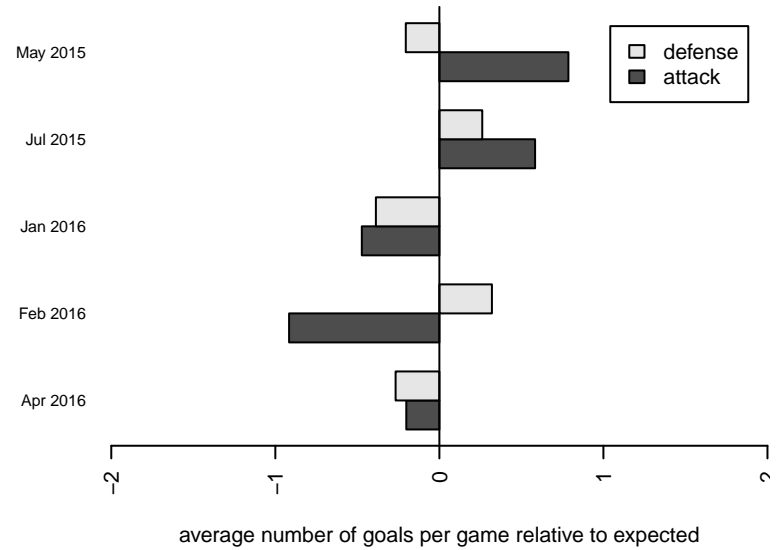

Performance relative to 13 month average